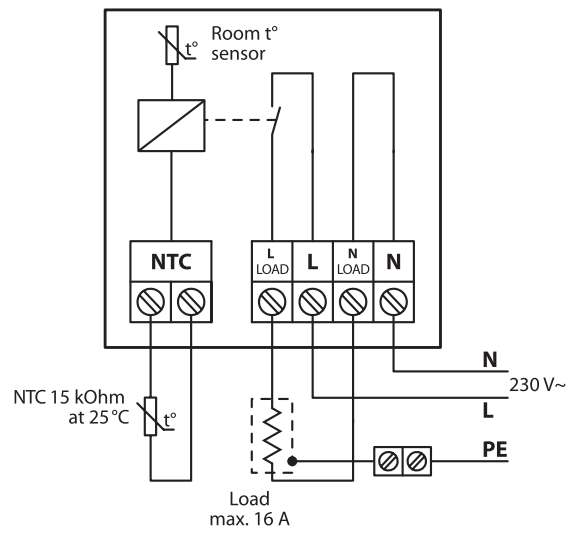

Connection scheme